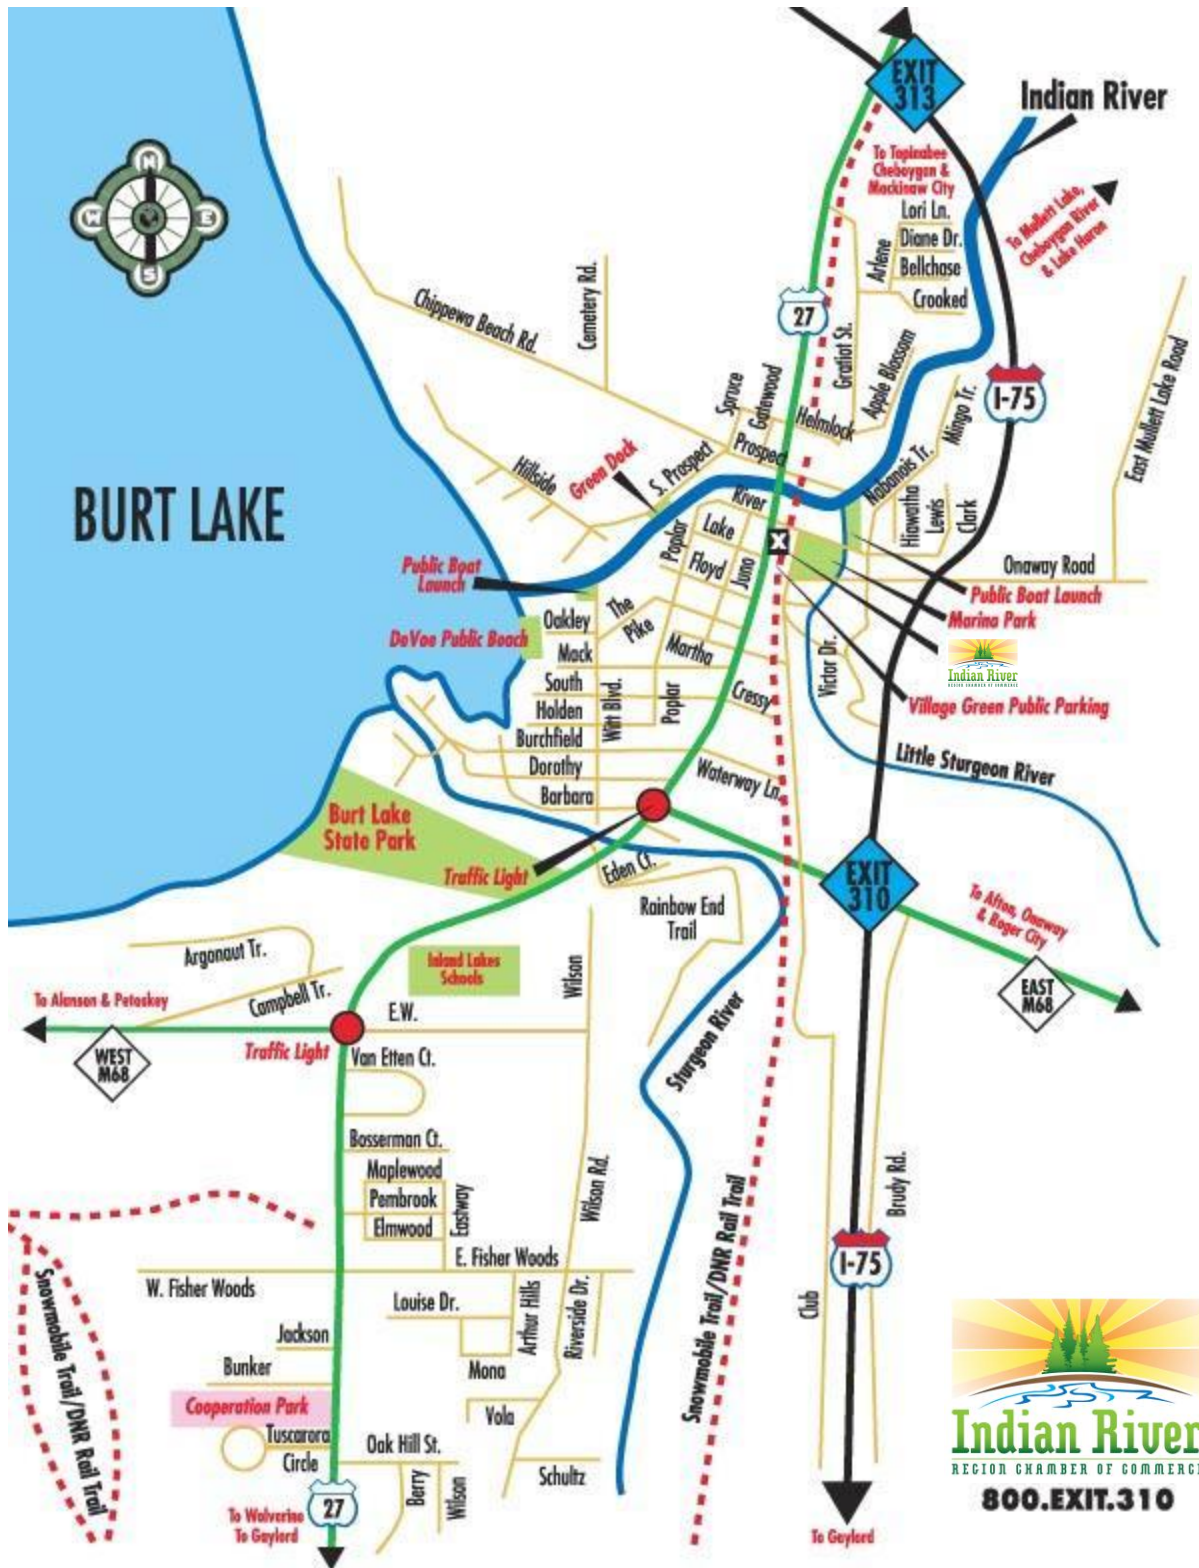

BURT LAKE

Indian River
REGION CHAMBER OF COMMERCE
800.EXIT.310