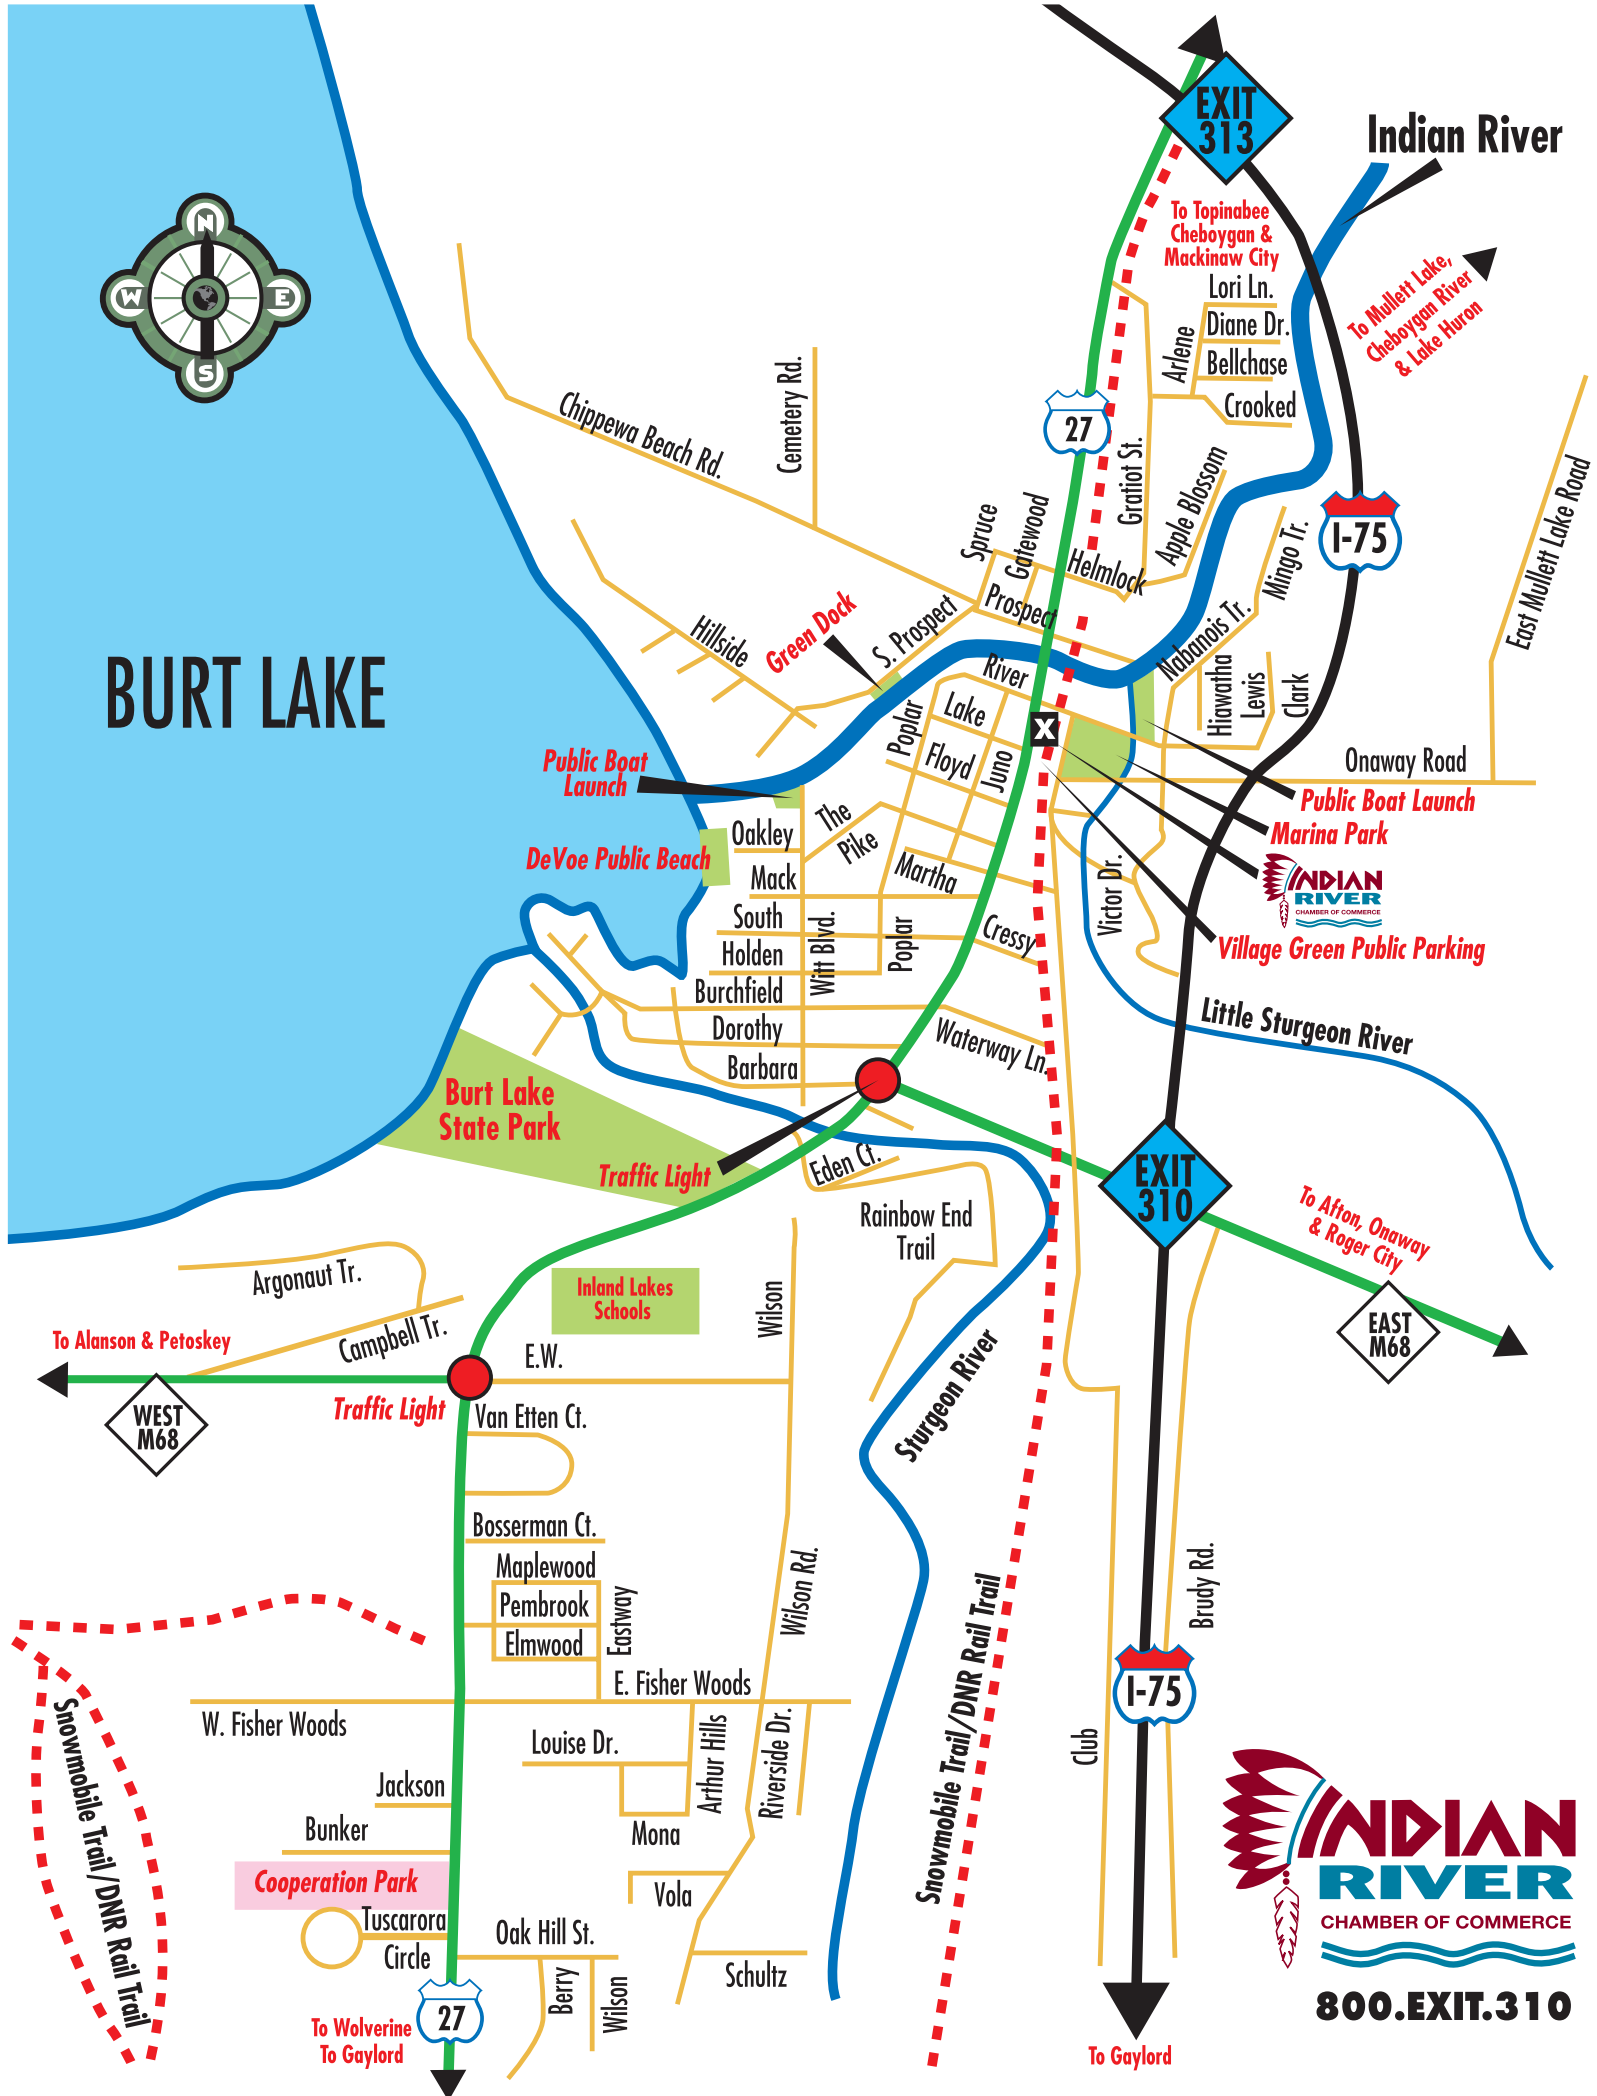

# BURT LAKE

**800.EXIT.310**

**EXIT 313**

**Indian River**

To Topinabee  
Cheboygan &  
Mackinaw City  
Lori Ln.  
Diane Dr.  
Bellchase  
Crooked

To Mullett Lake,  
Cheboygan River  
& Lake Huron

27

I-75

Chippewa Beach Rd.

Cemetery Rd.

East Mullett Lake Road

Public Boat Launch

DeVoe Public Beach

Public Boat Launch  
Marina Park

Village Green Public Parking

Little Sturgeon River

Sturgeon River

Snowmobile Trail/DNR Rail Trail

I-75

Brudy Rd.

To Gaylord

Green Dock

Hillside

S. Prospect

Oakley

Mack

South Holden

Burchfield

Dorothy

Barbara

The Pike

Martha